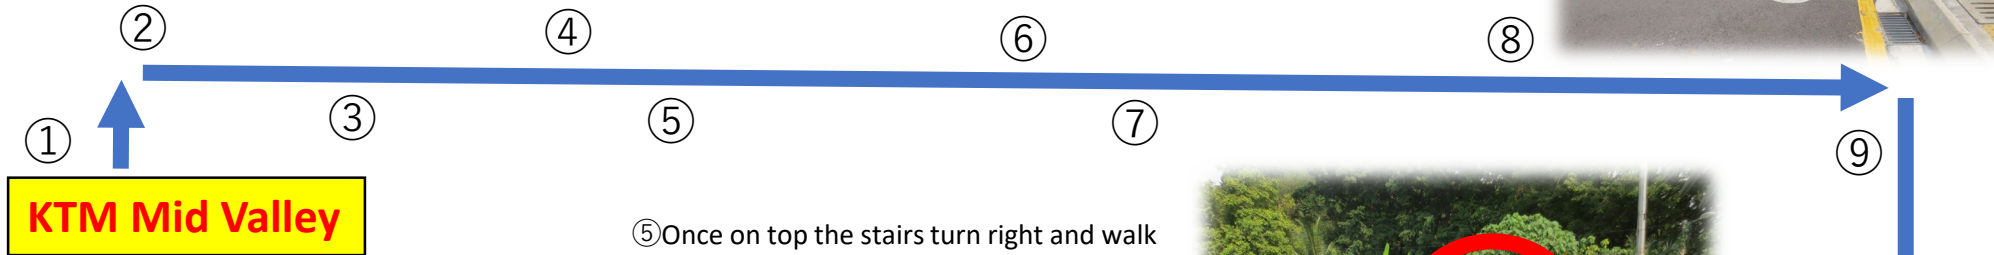

② From Mid Valley Shopping Mall, walk along this path.

④ Walk straight and up the stairs on your immediate left. You will see that you have crossed the other side of the pathway (from no.3)

⑥ at the end of the covered pathway, you can see Seri Setia advertisement board. Walk further ahead but do not cross the road yet.

⑧ Walk on the pathway uphill and you can see Setia Sky condominium on your left.

⑨ When you reach the top end of the pathway, you can see a small guard cabin (circled). Please cross the road and walk towards the cabin. Continue to walk along the pathway after the cabin.

**Mid Valley Mega Mall**

① After exiting the train station, walk along this pathway and turn right at the end.

③ At the end of the path, go down the stairs. Once down the stairs, turn left.

⑤ Once on top the stairs turn right and walk along the pathway. You can see a gas station on your right along the road underneath you. Circled in photo below.