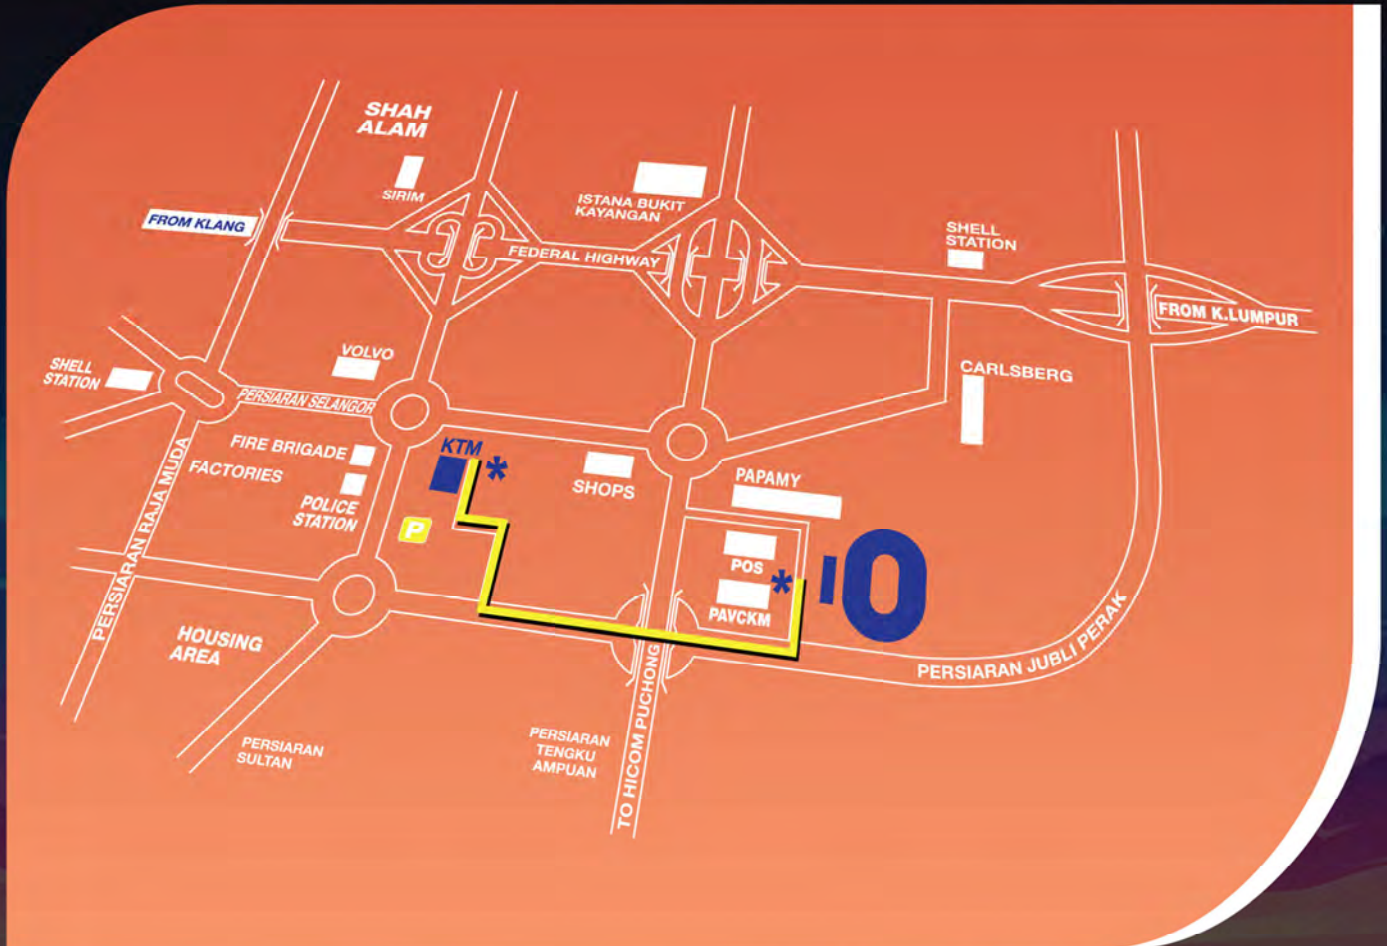

Due to limited parking spaces at the stadium,
please take our non-stop

FREE SHUTTLE BUS SERVICE*

from Shah Alam KTM Station to the
Stadium's Main Entrance to avoid parking hassles.
There are ample parking spaces available at the KTM Station.

Only limited parking
bays available near
the stadium.