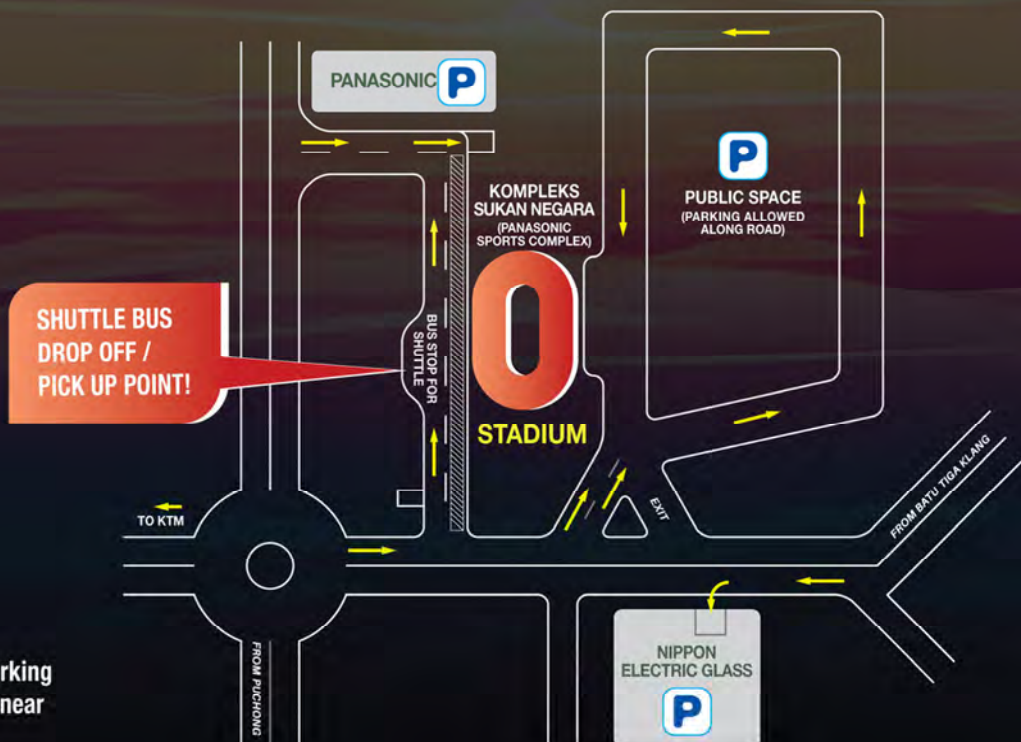

Due to limited parking spaces at the stadium,
please take our non-stop

FREE SHUTTLE BUS SERVICE*

from Shah Alam KTM Station to the
Stadium's Main Entrance to avoid parking hassles.
There are ample parking spaces available at the KTM Station.

Only limited parking
bays available near
the stadium.